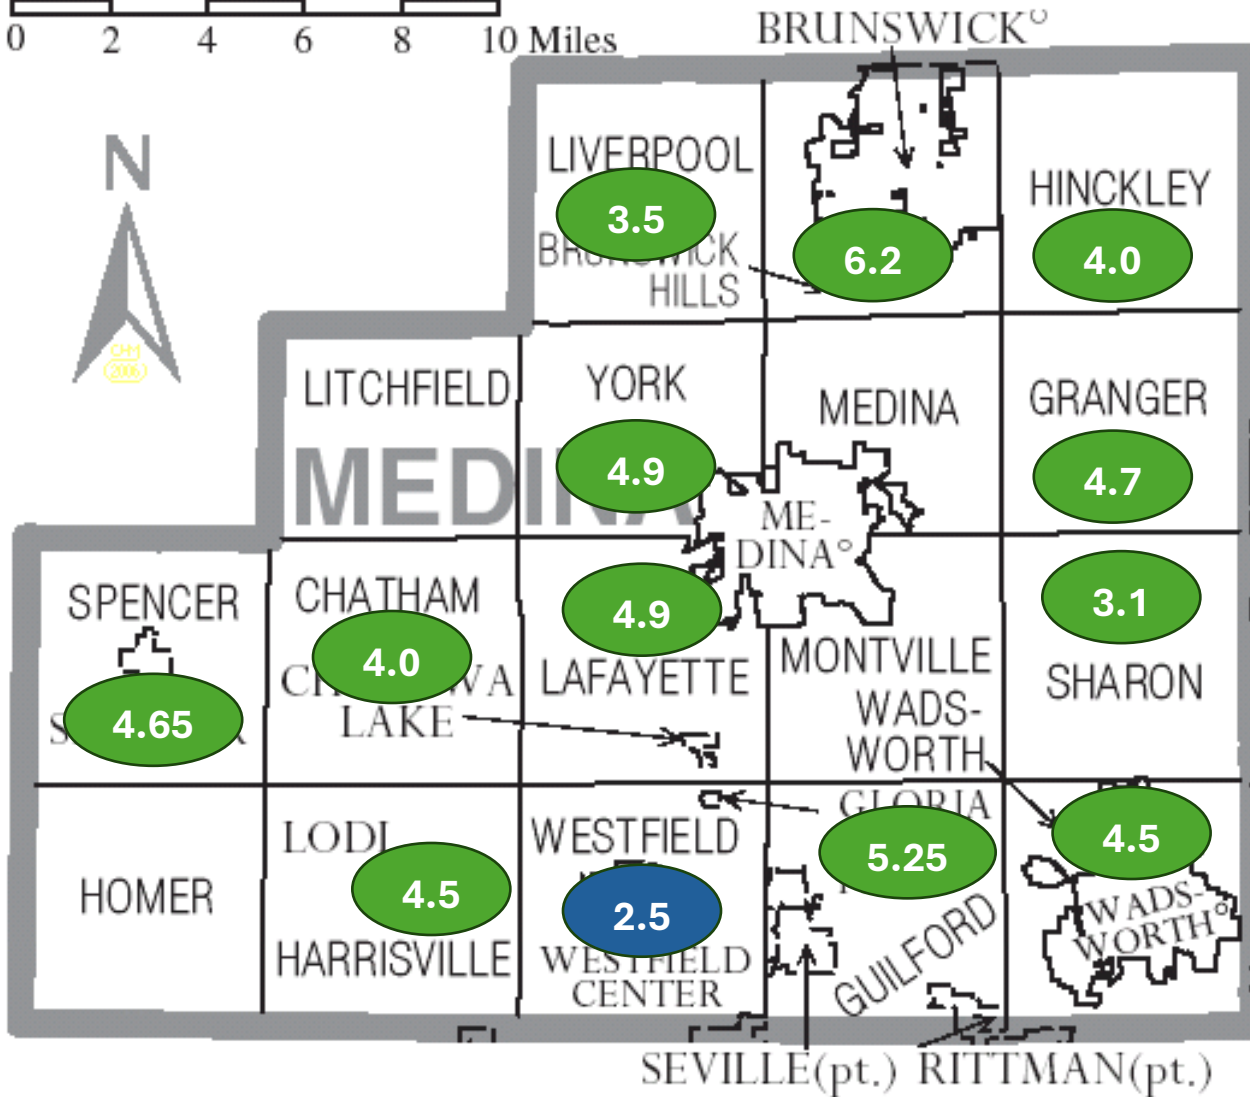

Current Millage by Township
Last updated: 2023

0 2 4 6 8 10 Kilometers

0 2 4 6 8 10 Miles

Statistics: Levy information through 2023

The millage included in the chart represents townships with operating levy millage similar to Westfield Township.

Canaan (Wayne County):

6.3